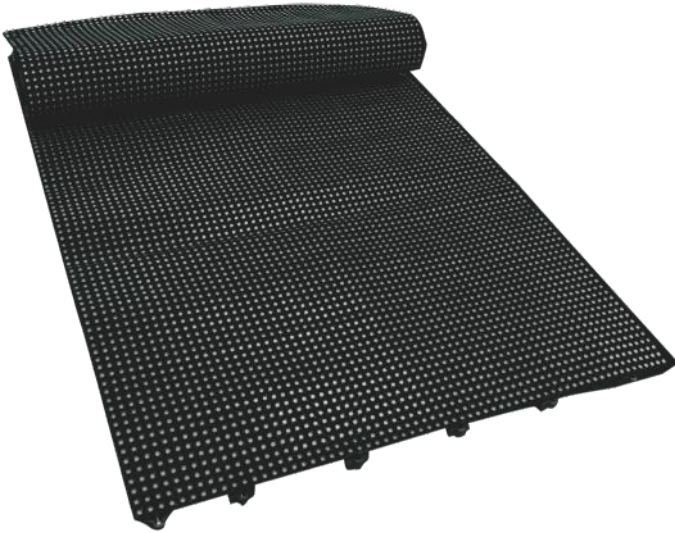

FLC SERIES Soft LED Curtain

CE FC  RoHS

Soft like LED cloth

The body material is made by light luxury DFR velvet drapery, and can be folded like a cloth.

Customized size and shape

Pixel pitch can be customized and different shapes is available, such as circle, triangle, round...

Small volume for transportation

20 sq.m can be contained in one case, saving 60% labor cost and transport fee.

Quick setup

Velcro connection for fast setup and tear down, saving 80% labour cost.

Specification

GALAXIAS SERIES

Flexible LED Curtain Display

US Patent

EU Patent

· Unparalleled Flexibility

It can be folded arbitrarily and reshaped as 2D or 3D.

· Folding and rolling structure

Folded as a small volume, 15 sq.m in one case, it can save transportation cost for every rental usage.

· Ultra thin & light weight

12mm thickness, 11kg/sq.m can be handled by single person.

· Easy & fast combination

Different panels connected by quick-lock and magnetic system and big panel size makes it easily fast setup and dismantle.