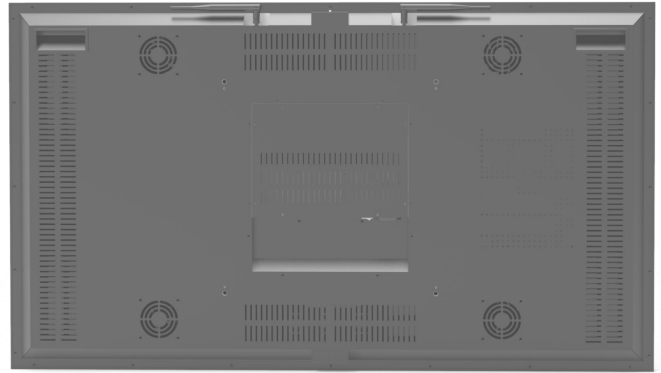

External  
Ambient  
Light  
Sensor

Viewable  
through  
Polarised  
Lenses\*

Low  
Noise

Cloud  
Service

Split  
Screen  
Display

Optional  
Operation  
System

Make Your Content Stand Out beyond Window with the Outstanding Visibility!

# Single Side / Slim Bezel / High Brightness / Window Facing LCD Display